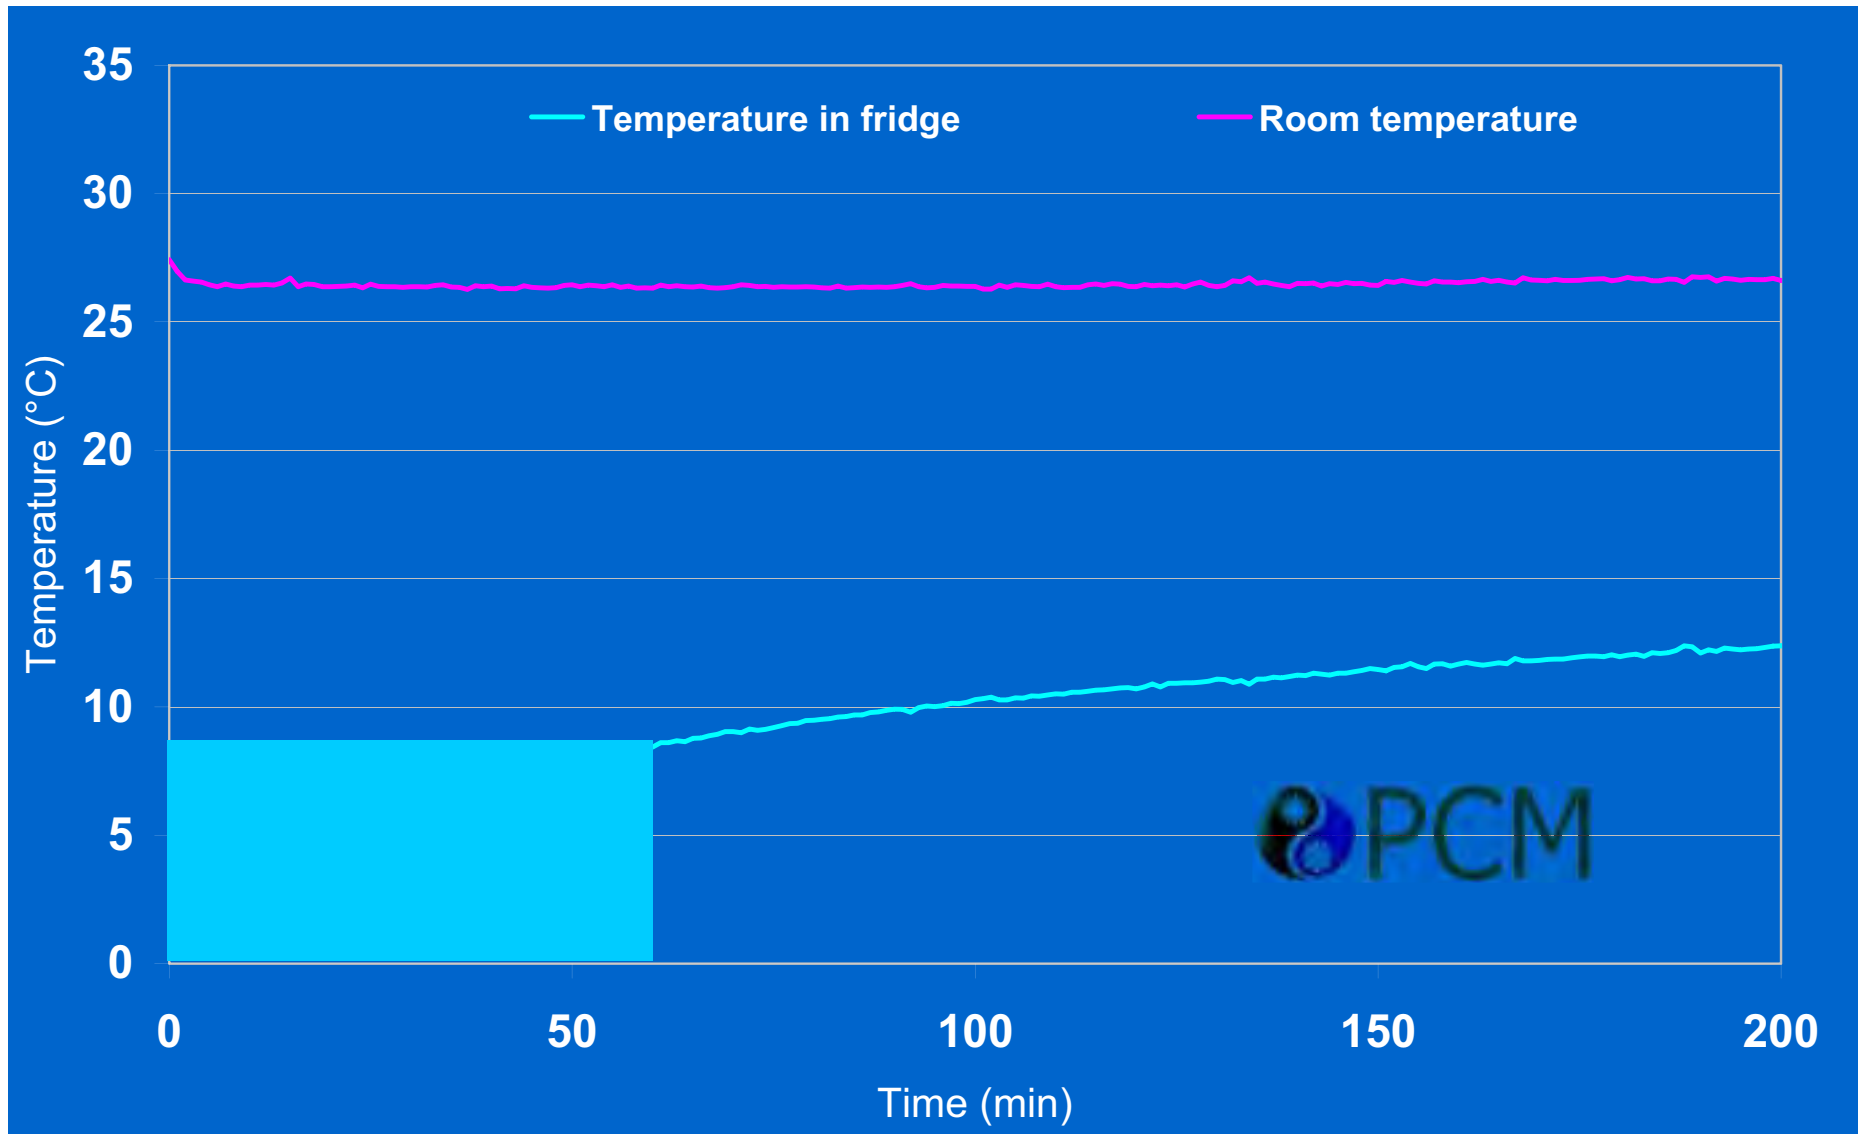

PCM Impact Benefits for Refrigerators

Temperature rising in fridge (Miele K2202S) with PCMs.

Temperature Assurance

Temperature rising in fridge (Miele K2202S) without PCMs.