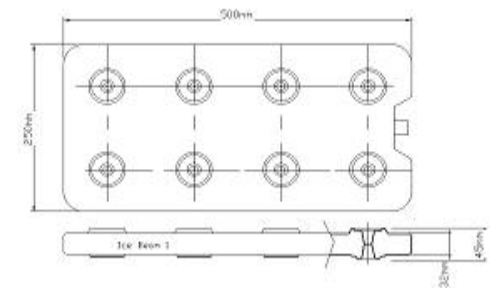

CHINA SHIPPING BUILDING, Felixstowe, UK

TES TANK DESIGN