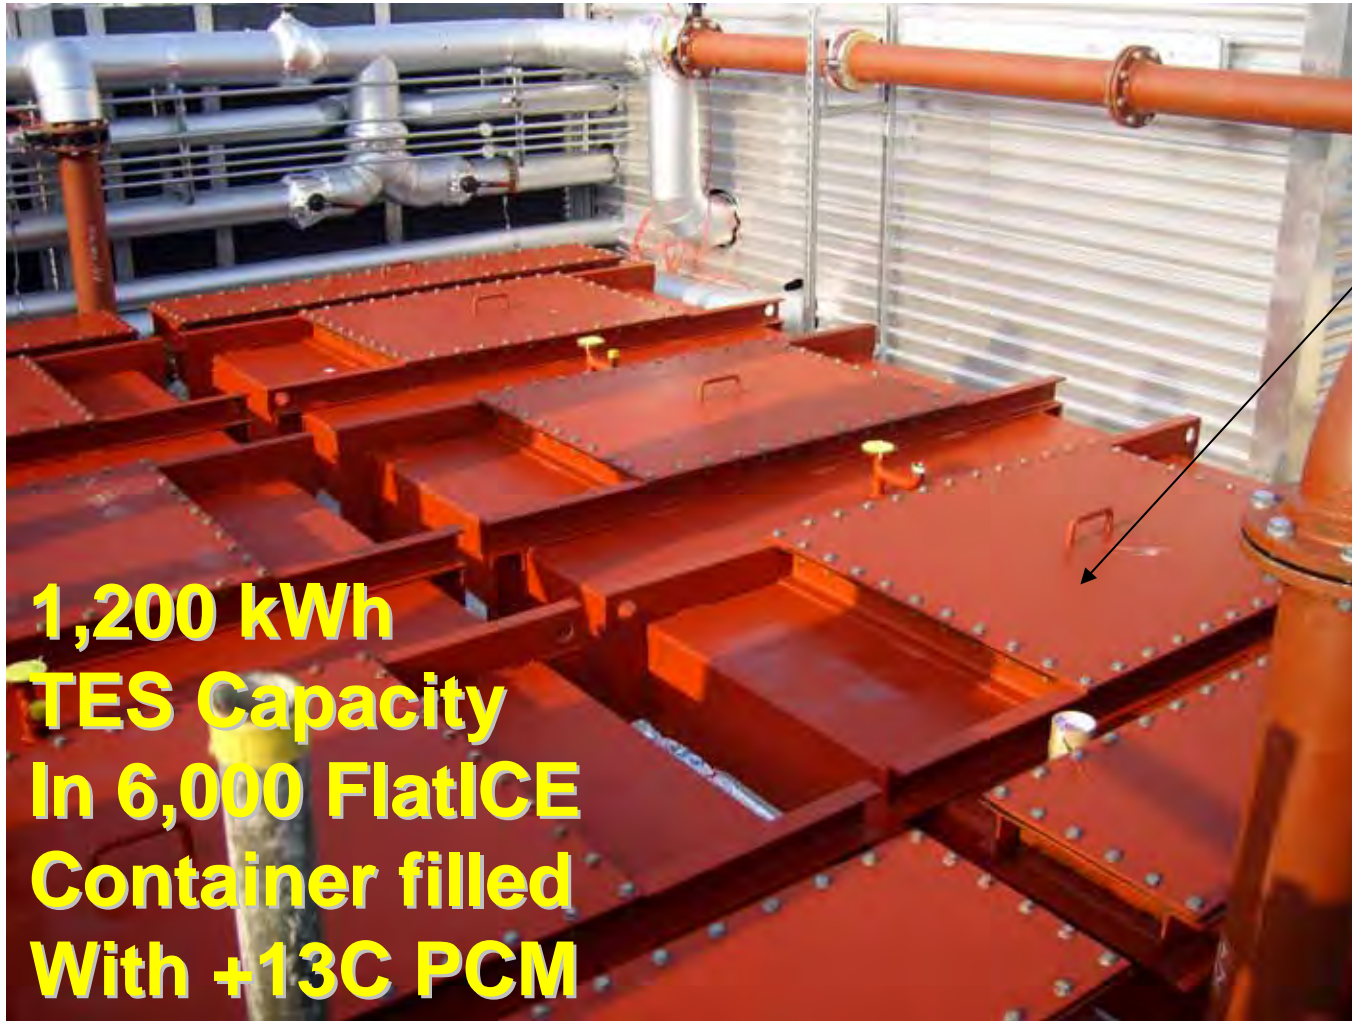

CHINA SHIPPING BUILDING, Felixstowe, UK

TES TANK DESIGN