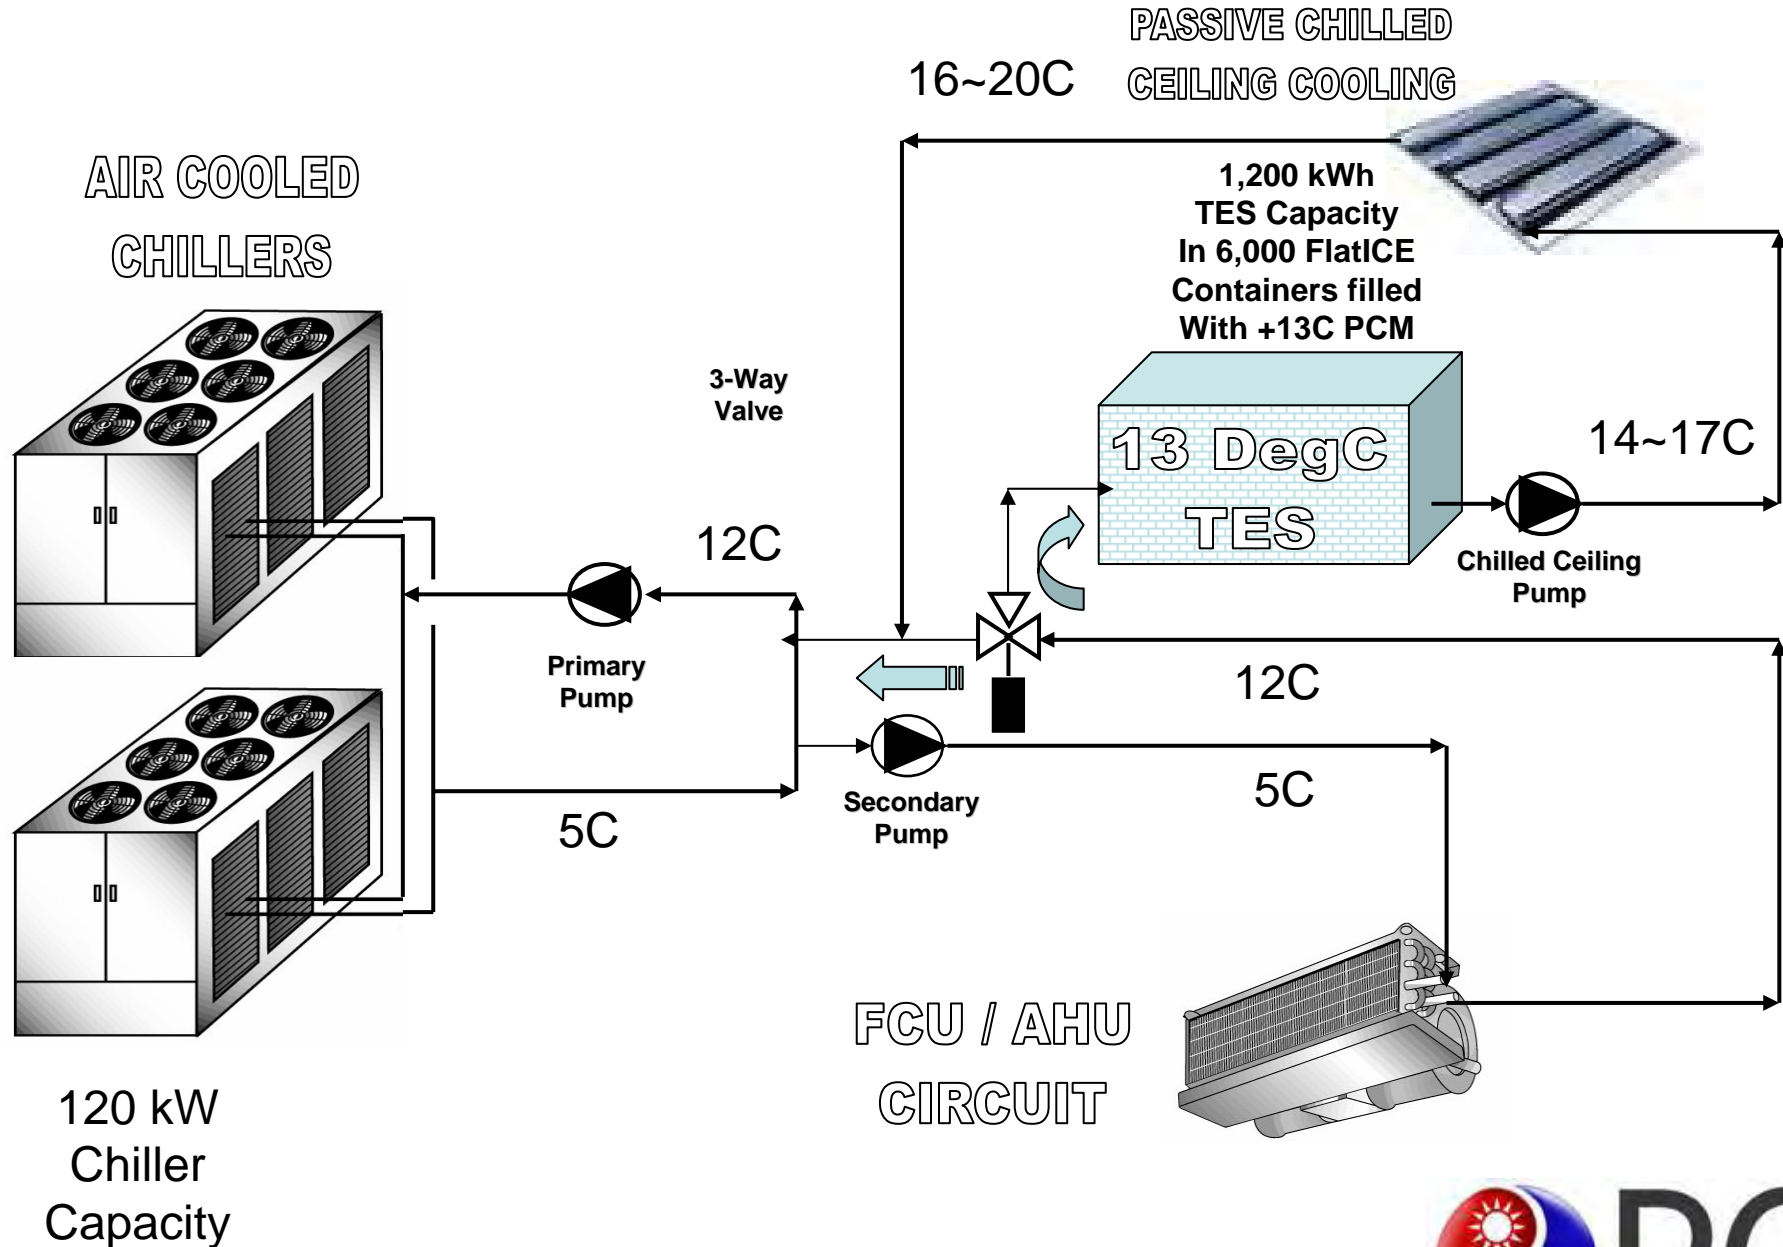

CHINA SHIPPING BUILDING, Felixstowe, UK