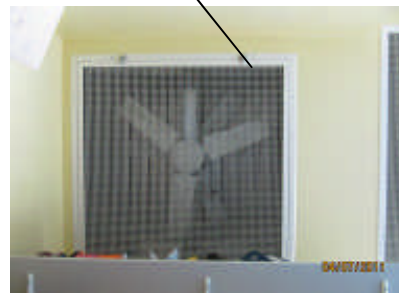

## CLASSROOM PASSIVE COOLING APPLICATION

External Windows  
opened over-night

Purge Fan only operates over-night  
above PCM 25C temperatures