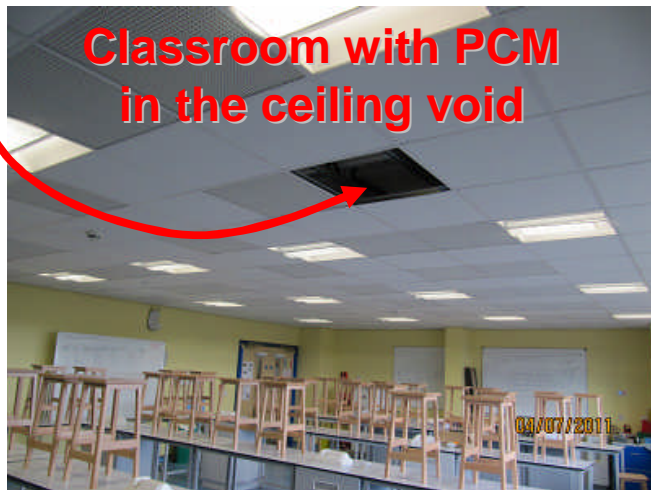

## CLASSROOM PASSIVE COOLING APPLICATION

External Windows  
opened over-night

Purge Fan only operates over-night  
above PCM 25C temperatures