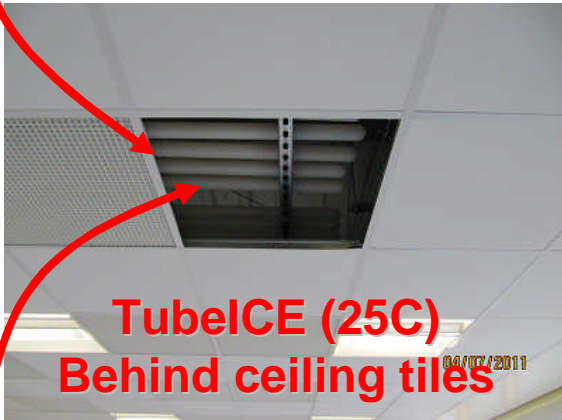

## CLASSROOM PASSIVE COOLING APPLICATION

External Windows  
opened over-night

Purge Fan only operates over-night  
above PCM 25C temperatures