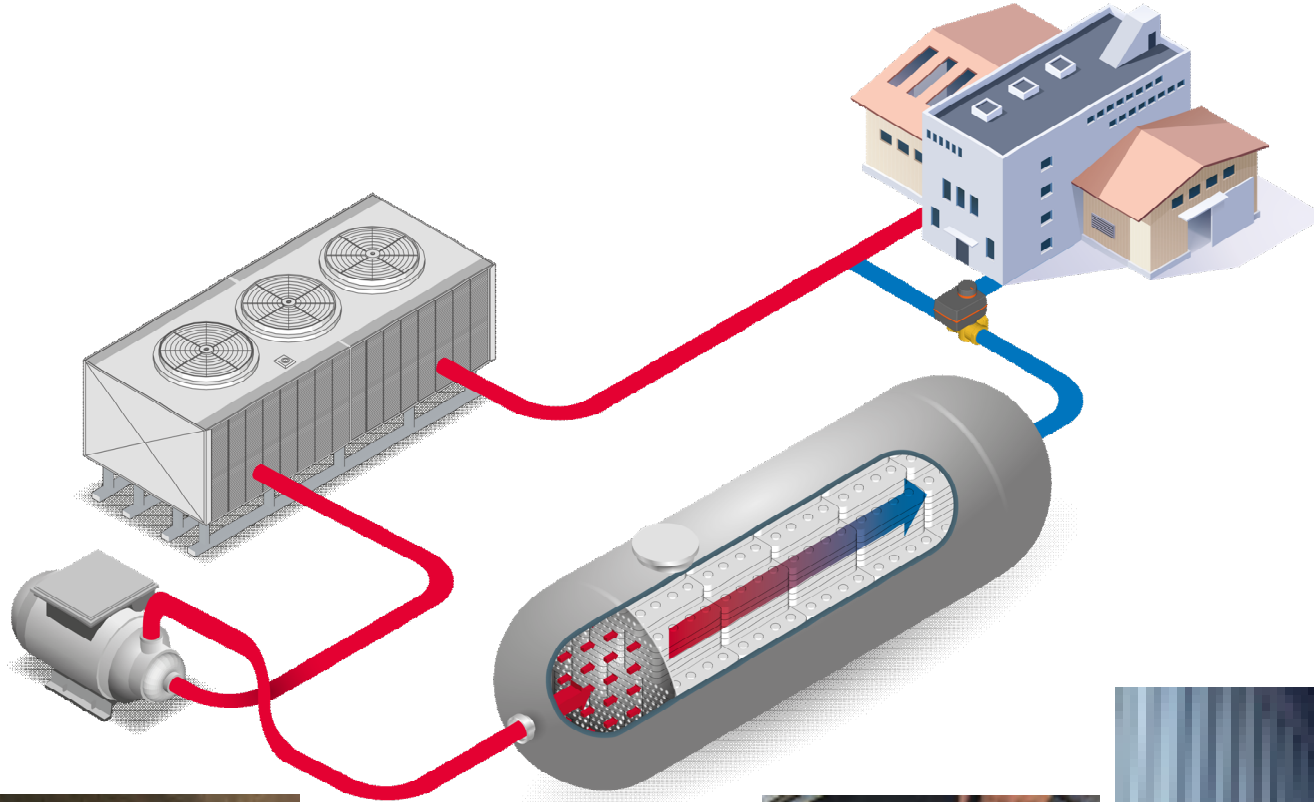

BANK SOUTH PASIFIC DATA CENTRE PAPUE NEW GUINE

Building

PCM Tank

**40ft Container
Shipment**

**40ft Container
Shipment**

**FlatICE
Loading**

**FlatICE
S8 (+8C/47F)
420 kWh
(120 RT-h)**

**FlatICE
Loading**